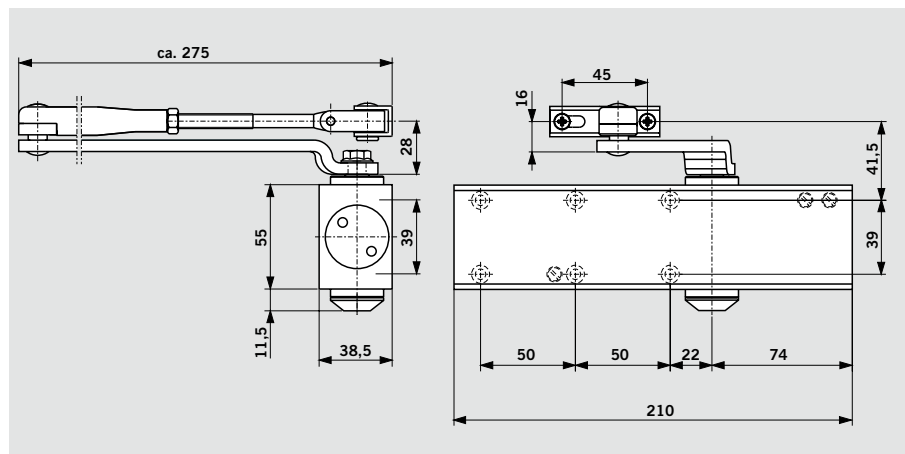

1. 1 Adjustable closing speed in the range 180° – 15°.
2. 2 Adjustable closing speed in the range 15° – 0°.
3. 3 Backcheck