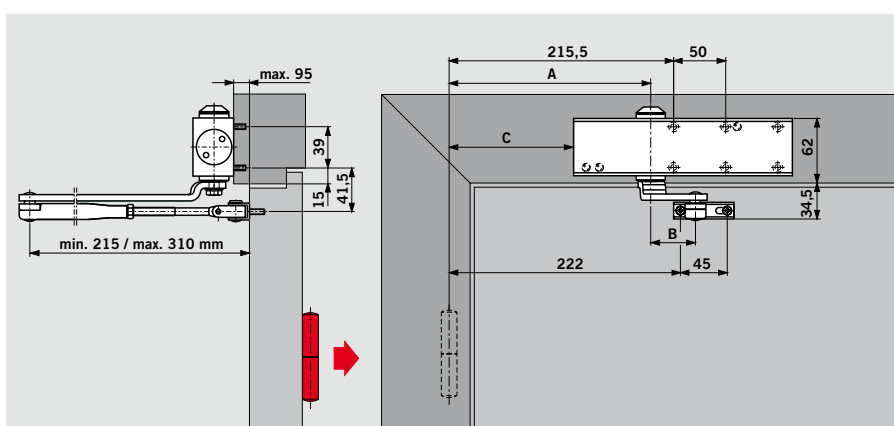

Frame fixing, push side

	EN 2	EN 3	EN 4
A	143,5	193,5	193,5
B	93	59	43
C	69,5	119,5	119,5

Illustration shows EN 4

Standard equipment			
Colour	xx	Door closer TS Profil	Standard arm
silver	01		
white (RAL 9016)	11		
black (RAL 9005)	19		
Order-Number:		Size EN 2/3/4	271122xx
☐ = Closer with arm, complete			

Note:
If the use of a door closer with mounting plate is required, we recommend DORMA TS 73 V, TS 72, TS 71.

Specification text

Rack and pinion door closer according to EN 1154, carries the CE mark, with selectable closing force, size EN 2, 3 and 4, adjustable closing speed in two independent ranges and back-check. Non-handed.

Model
☐ with Standard arm

Colour
☐ silver
☐ white (similar to RAL 9016)
☐ black (similar to RAL 9005)

Make DORMA TS Profil