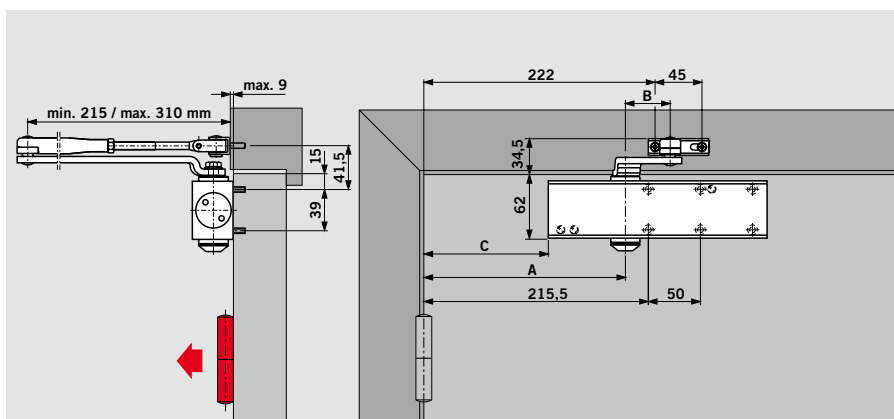

Door-leaf fixing, pull side

	EN 2	EN 3	EN 4
A	143,5	193,5	193,5
B	93	59	43
C	69,5	119,5	119,5

Illustration shows EN 4