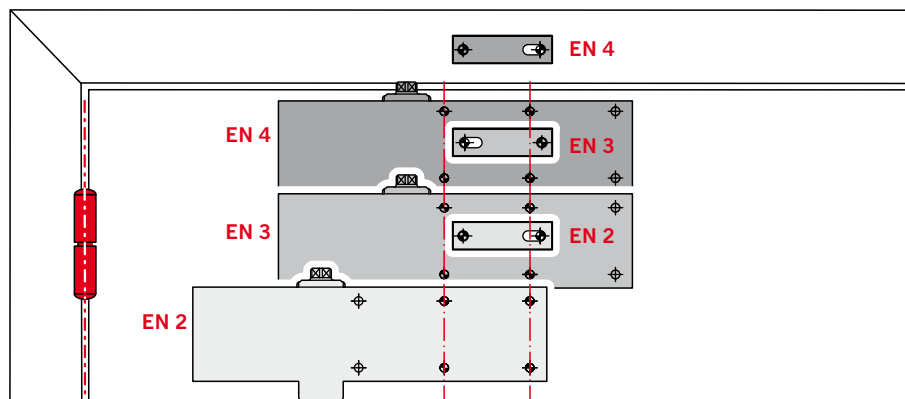

### Functions

- 1 Adjustable closing speed in the range 180° – 15°.
- 2 Adjustable closing speed in the range 15° – 0°.
- 3 Backcheck

### Closing force settings

Door width	Size setting
≤ 850	EN 2
≤ 950	EN 3
≤ 1100	EN 4

The force setting is altered by selecting position of close on the door without changing existing fixing holes.