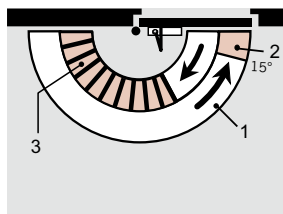

Changes in templating allow easy selection of the closing force to suit various door sizes.

Certified to ISO 9001

Plus points

For the trade

- Ideal solution for standard doors.
- Just one model for all mounting positions.

For the installer

- Non-handed unit.
- Quick and easy to install.
- Fixes perfectly to all door types without the need for a mounting backplate.

For the specifier/architect

- Compact design with minimizing projection.

- Optimal performance and efficiency.
- Suitable for fire doors.

For the user

- Two valves for optimum closing speed and reliable latching action.
- Protection against abuse usage.
- Low sensitivity to temperature changes.
- Optimum wall and door protection thanks to backcheck function.

Data and features		TS Profil
Closing force adjustable	Size	EN 2/3/4
Standard doors¹⁾	≤ 1100 mm	●
External doors, opening outwards¹⁾		●
Fire and smoke check doors¹⁾	≤ 1100 mm	-/●/●
Non-handed		●
Arm	Standard	●
	Slide channel	–
Closing speed adjustable at 2 separate valves	180° – 15°	●
	15° – 0°	●
Backcheck adjustable at valve		●
Delayed action		–
Hold-open		–
Weight in kg		1,4
Dimensions in mm	Length	210
	Overall depth	38,5
	Height	55
Door closer tested to EN 1154		●
CE mark for construction products		●

- Yes – no

¹⁾ For high and heavy doors, external doors, and for doors required to close against high wind pressure, we recommend DORMA TS 83.

Functions